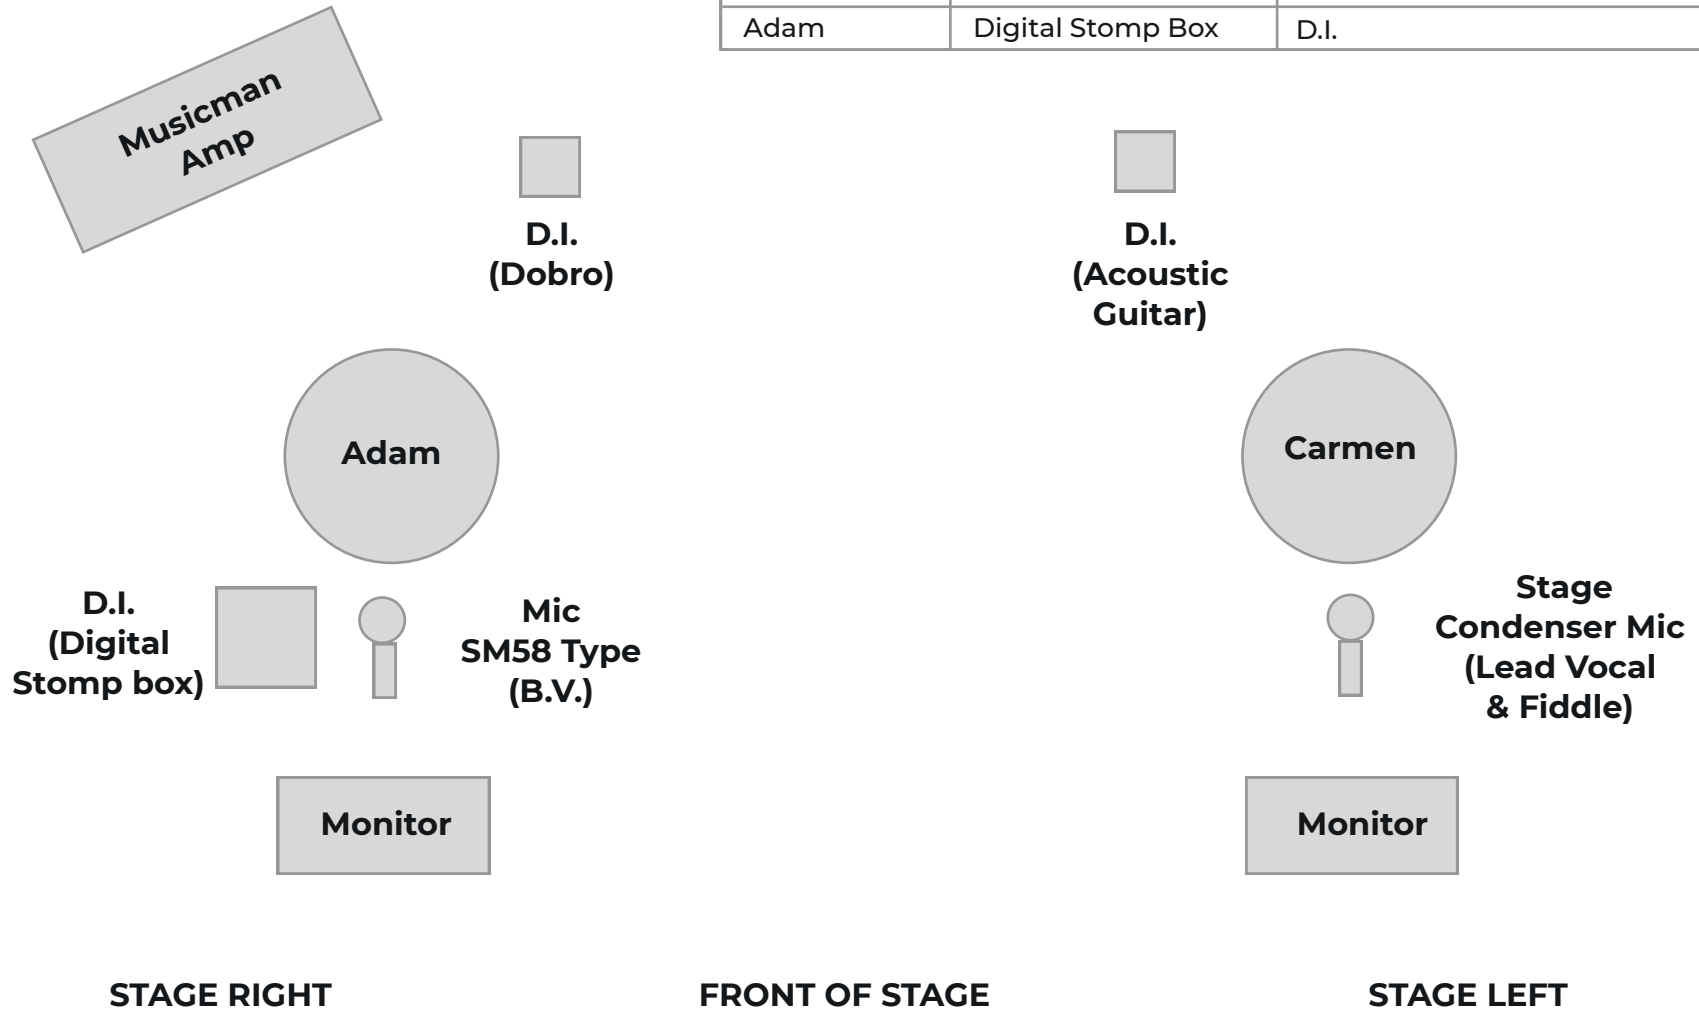

MISTY RIVER - STAGE PLAN

Musician	Instrument	Input type
Carmen	Lead Vocal	Stage condenser if avail. (eg. KMS 105)
Carmen	Acoustic Guitar	D.I.
Carmen	Fiddle + Tambourine	Played through same mic as vocal
Adam	Backing Vocal	SM58 Type Mic
Adam	Electric Guitar	Musicman Amp
Adam	Dobro (Resonator)	D.I. after Fishman Aura pedal
Adam	Digital Stomp Box	D.I.

STAGE RIGHT

FRONT OF STAGE

STAGE LEFT